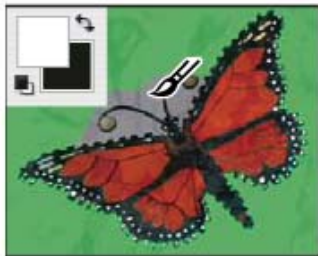

PHOTOSHOP QUICK MASK TOOL

Paint with white to select more of an image (the color overlay is removed from areas painted with white). To deselect areas, paint over them with black (the color overlay covers areas painted with black). Painting with gray or another color creates a semitransparent area, useful for feathering or anti-aliased effects. (Semitransparent areas may not appear to be selected when you exit Quick Mask Mode, but they are.)

A

B

**QUICKMASK
TOOL**

EDIT IN QUICKMASK MODE